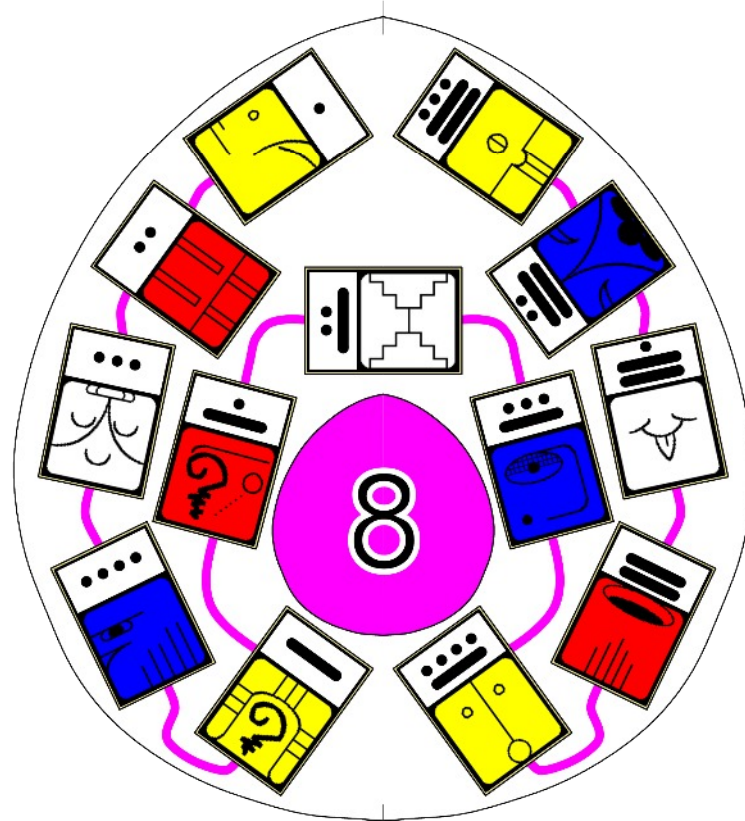

Galactic Storm Jackie Chan Axl Rose Claudia Schiffer	
Solar Sun	
Planetary Dragon	
Spectral Wind Franz Liszt Eminem Justin Beiber	
Crystal Night Paul Newman Margaret Thatcher Martin Scorsese	
Cosmic Seed Nancy Reagan Hugh Grant	

	Resonant Mirrore Janet Jackson Hilary Duff